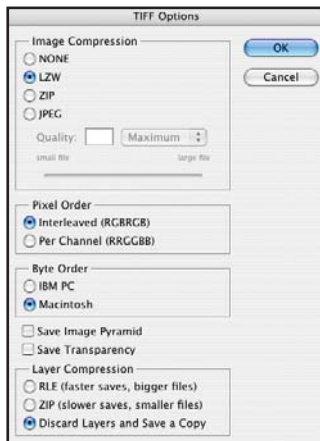

File Reqs for Print Services

These **set-up specs** pertain to files that go **direct to print**.

Please read:

These files are routed directly to production and are NOT proofed by SMART® Exhibits. The purchaser of the graphics for print is responsible for proofing all graphic files with their respective graphic designer prior to submitting them to SMART® Exhibits for output.

Photoshop CS2
"Save As"

Illustrator CS2
"Export"

*LZW is a compression format. This reduces the file size by about 70%. The file is easier to FTP and prints faster during production.

File Format = TIF file