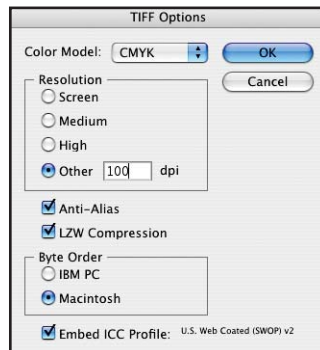

Illustrator CS2
"Export"

*LZW is a compression format. This reduces the file size by about 70%. The file is easier to FTP and prints faster during production.

File Format = TIF file

Flattened, no layers please
Select LZW option Mac*

Resolution = 100 PPI

No more, no less please
Some apps use DPI, that works, too.

Color = CMYK

US Web Coated (SWOP) v2

Size = 100% Final Output

Example: 60" x 40" NOT 60.25" x 40.25"

If exporting from Illustrator it's important to make sure **Anti-Aliasing** is checked to ensure the text remains crisp and not jagged. Clear all stray items from your artboard, including masked items.

FTP upload instructions:

Archive all loose files in either (1) ZIP or StuffIt file. You will not be able to upload a folder. Include a text file with contact information along with the graphic files.

Name it your Order Reference Number (found on your web order), ie. **4022_2601.zip**. This ensures speedy produc-

FTP client program login info:

<ftp.smartexhibits.com>
User = artwork
PW = artwork

If you prefer to upload from a web browser (be warned, less stable than a FTP client program) use the link below:

<http://ftp.smartexhibits.com/?login=artwork:artwork>

Files received by 2:00 PM CST typically ship out in 2 full business days. Large orders and longer lead times can take longer than 2 full business days to fulfill. As always, please allow sufficient time to receive your order.